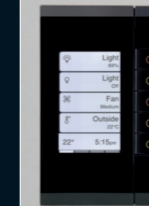

Clipsal C-Bus Saturn eDLT