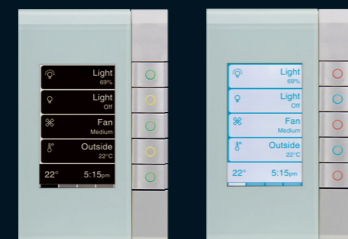

A finish to suit every home...

Pure White

5085EDLWPW

5085EDLBPW

Stainless Steel

5085EDLBSS

5085EDLWSS

Ocean Mist

5085EDLBOM

5085EDLWOM

Horizon Black

5085EDLBHB

5085EDLWHB

Espresso Black

5085EDLBEB

5085EDLWEB

Key features:

- Tri colour LEDs
- Colour LCD screen
- Dual action buttons
- Scene control
- Enhanced user interface
- Enhanced dynamic labelling
- Black or white grid plate options